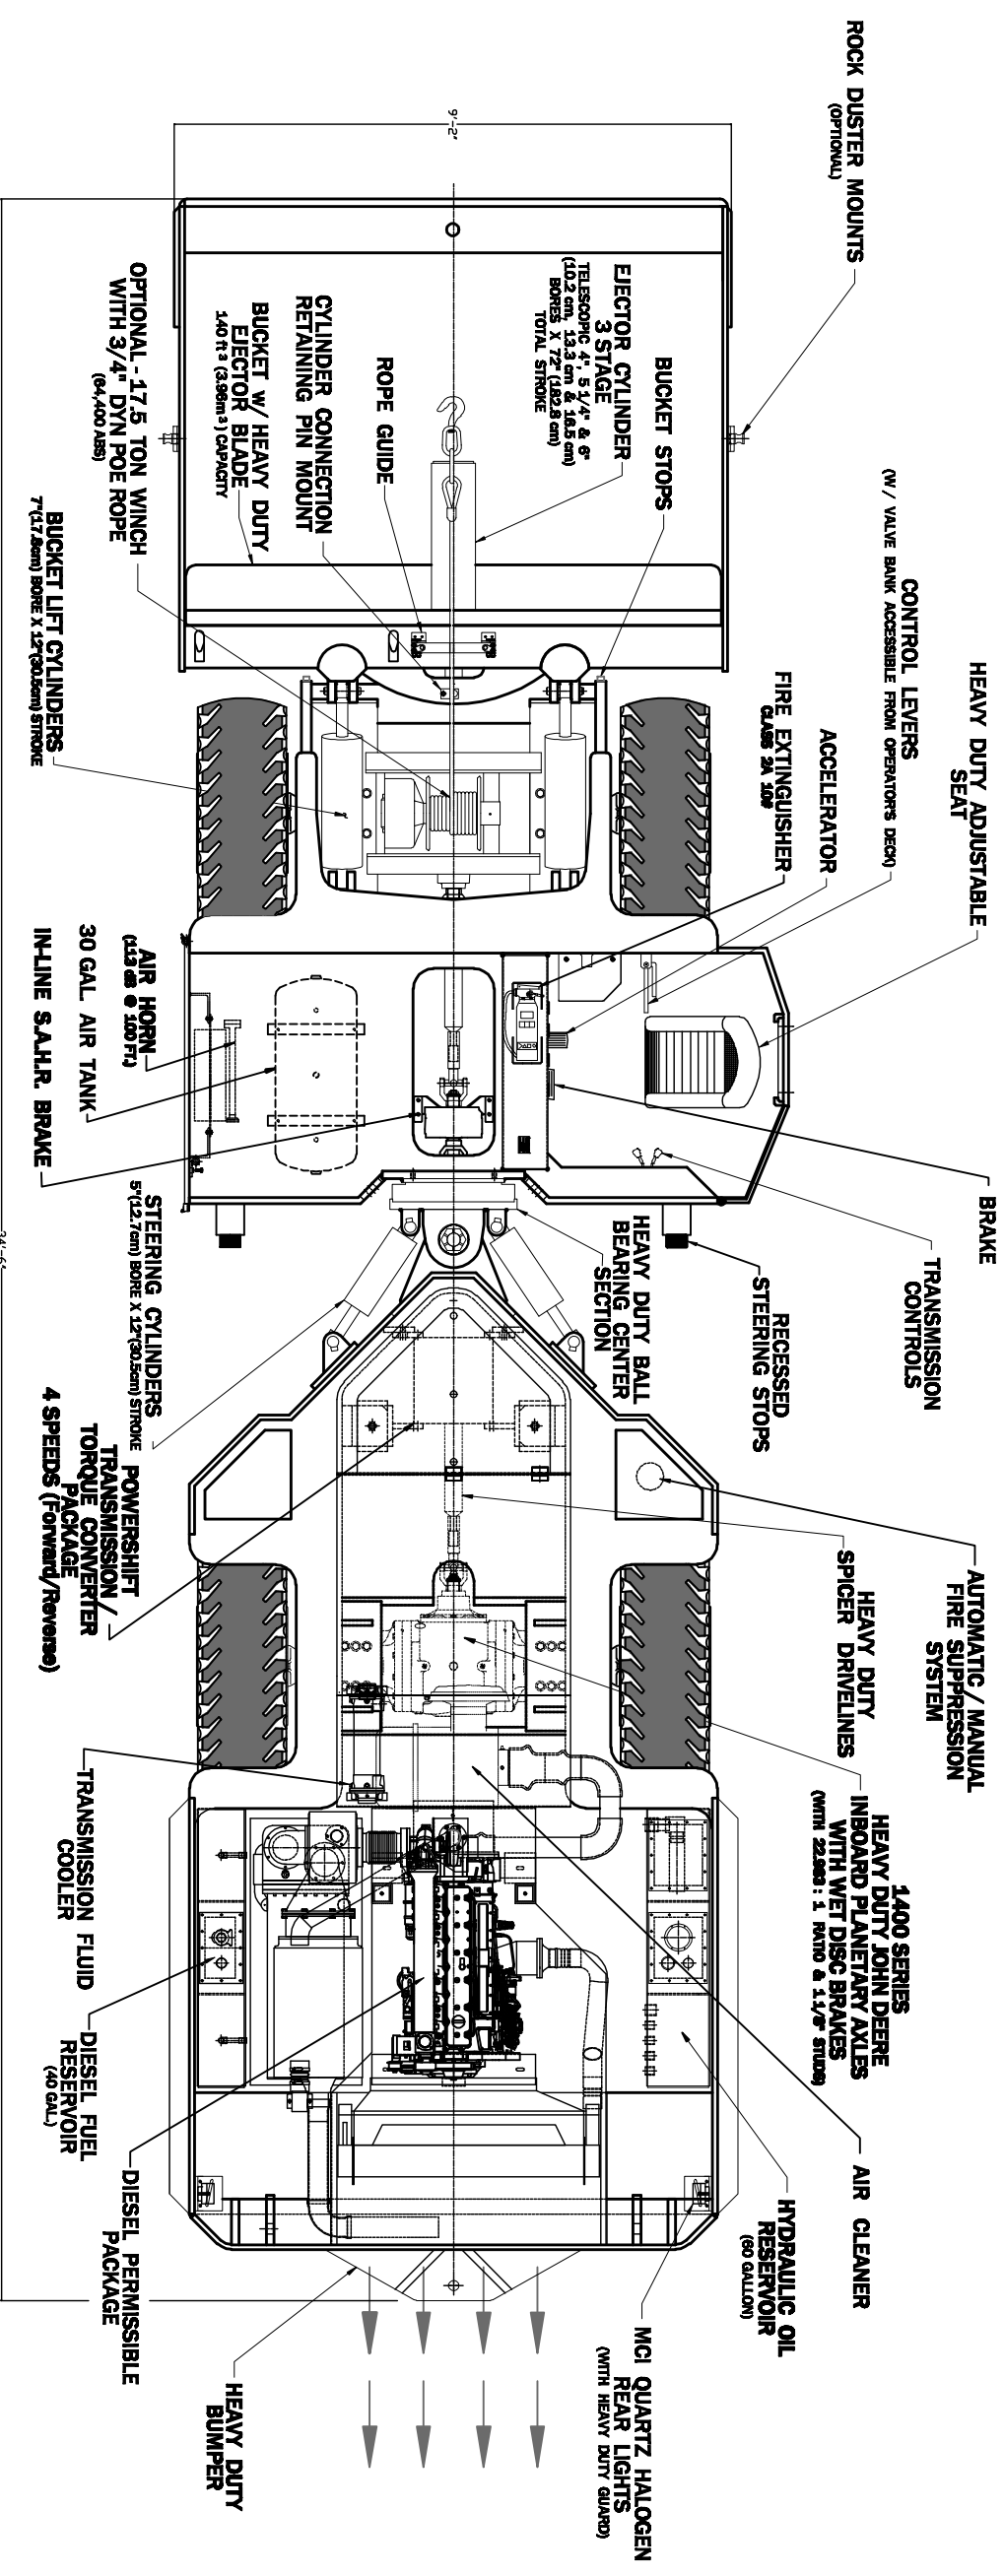

# FAIRCHILD INTERNATIONAL

**35C - WHPD PERMISSIBLE DIESEL - POWERED WORKHORSE SCOOP**